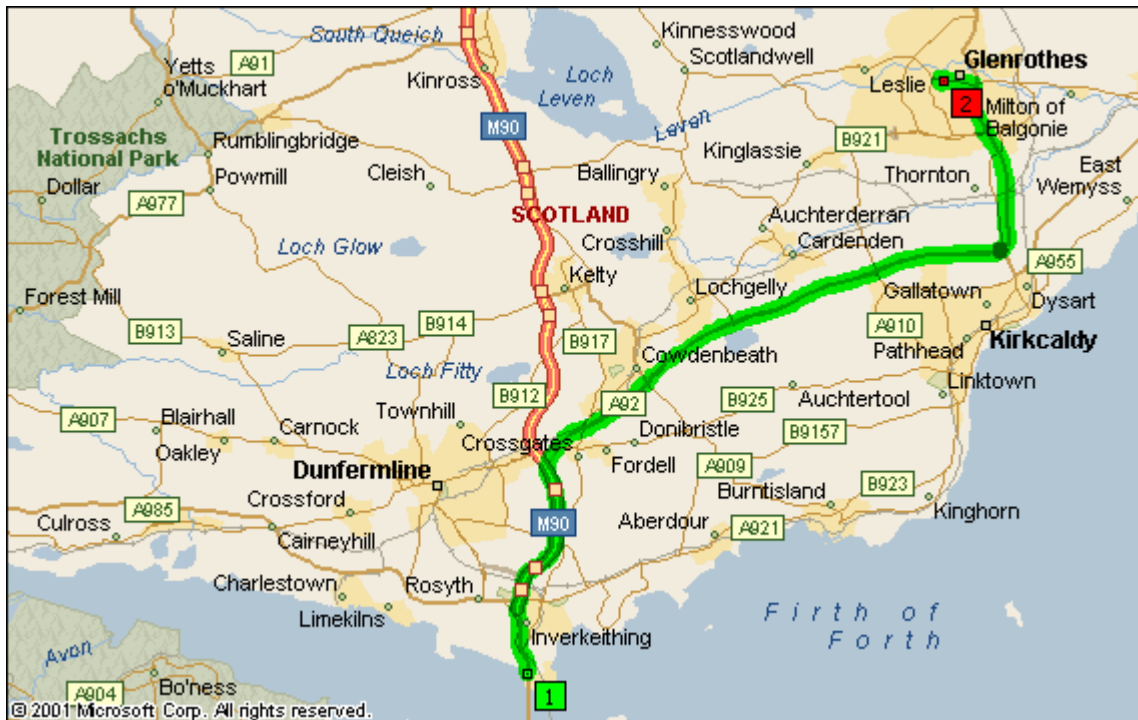

Forth Bridge to KCF Glenrothes

From: Forth Bridge **To:** YMCA-YWCA North St, Glenrothes KY7 5PP

Distance: 20.7 miles (31 minutes)

Time	Mile	Instruction	For	Toward
09:30	0.0	Depart Forth Bridge on A90 (North)	4.3 mi	
09:34	4.3	At M90 Exit 2A, bear LEFT (North) onto Ramp	0.9 mi	A92 / Glenrothes / Kirkcaldy
09:35	5.2	Bear LEFT (North) onto A92	10.7 mi	
09:52	16.0	At roundabout, take the SECOND exit	65 yds	
09:52	16.0	Exit roundabout onto A92	2.7 mi	
09:56	18.6	At roundabout, take the FOURTH exit	174 yds	
09:56	18.7	Exit roundabout onto A92	1.0 mi	
09:58	19.8	At roundabout, take the FIRST exit	21 yds	
09:58	19.8	Exit roundabout onto A911 [Queensway]	0.4 mi	
10:00	20.2	At roundabout (Morrisons), take SECOND exit	65 yds	
10:00	20.3	Exit roundabout onto A911 [Leslie Road]	0.3 mi	
10:00	20.6	At roundabout (Lidl), take the FIRST exit	10 yds	
10:00	20.6	Exit roundabout onto Local road(s)	21 yds	
10:00	20.6	Bear LEFT (South) onto Local road(s)	65 yds	
10:01	20.6	At roundabout, take the FIRST exit	21 yds	
10:01	20.7	Car Park & YMCA-YWCA 75 yds on left (Opposite Clydesdale Bank)		